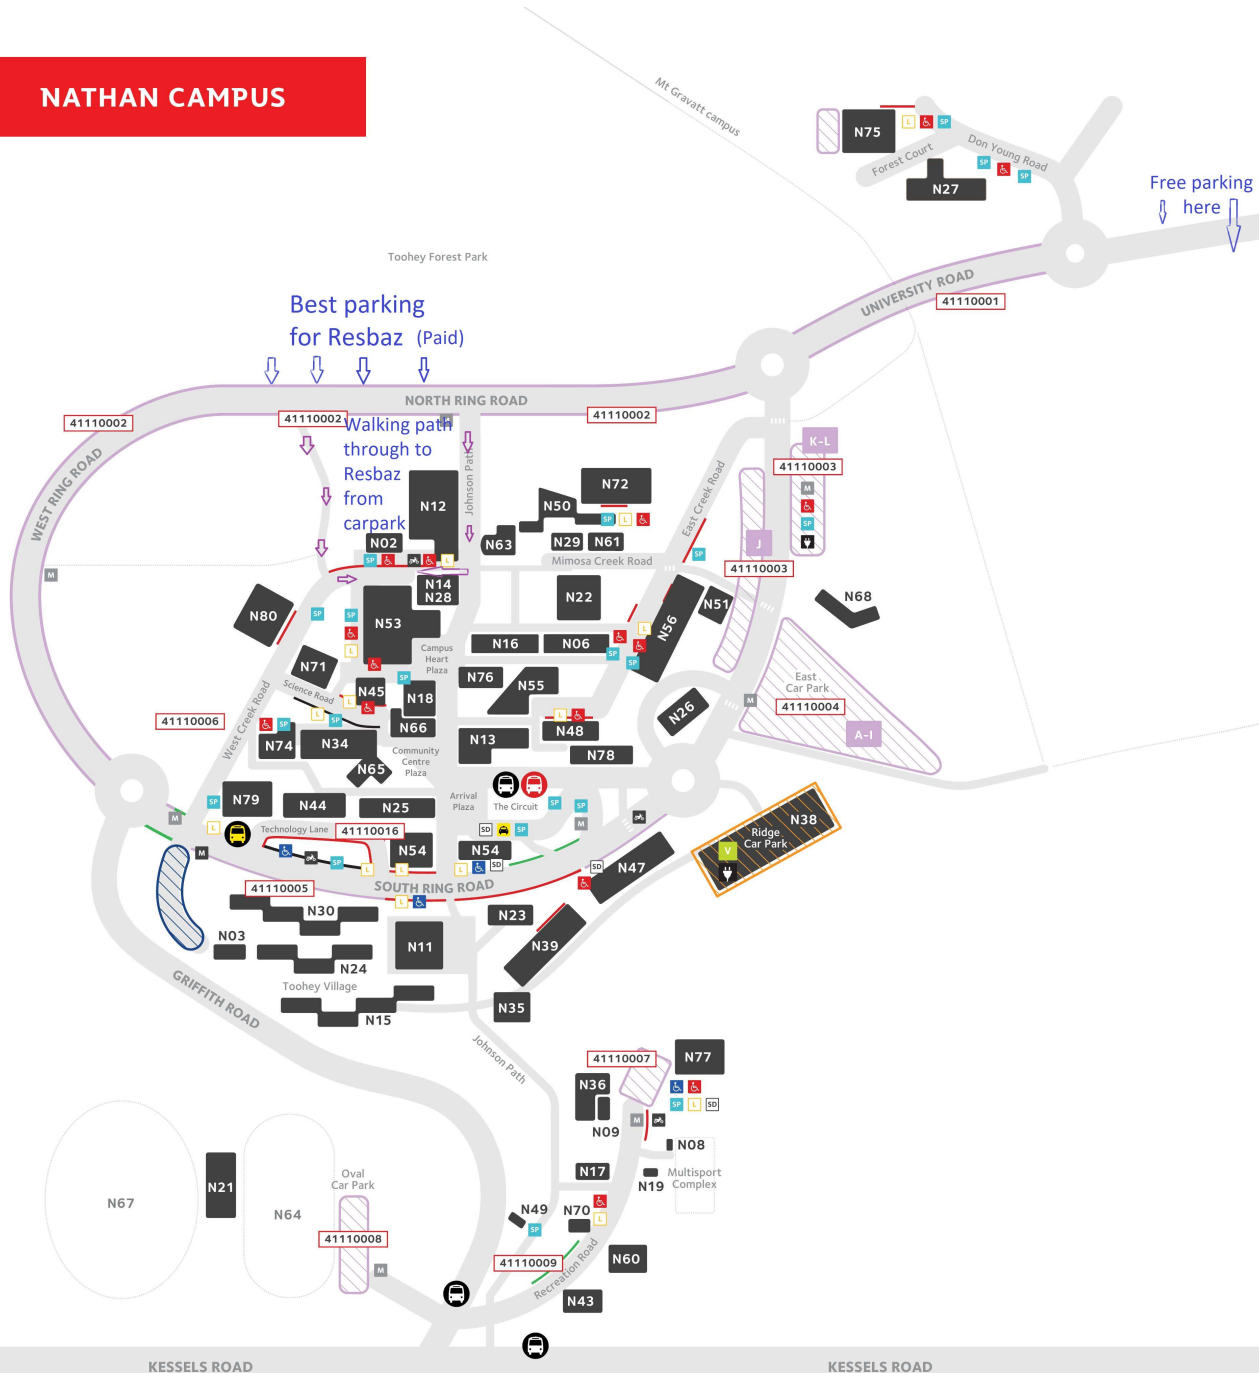

## LEGEND

If parking casually, pay via Paystay app or at a parking machine.

### Permit Parking

- General permit zone
- Multistorey permit zone

### Casual Parking

- Casual all-day metered zone
- Casual 2-hour metered zone (2 hour max)
- M Pay-by-Plate payment machine
- 41XXXXXX PayStay app zone number

### Other Parking Zones

- SD Passenger set down
- L Loading zone
- SP Temporary special permit
- University vehicles
- Residential parking
- Red Australian Disability Parking Permit
- Blue Australian Disability Parking Permit
- V Pre-approved visitor parking
- M Motorcycle parking
- Electric vehicle charging points