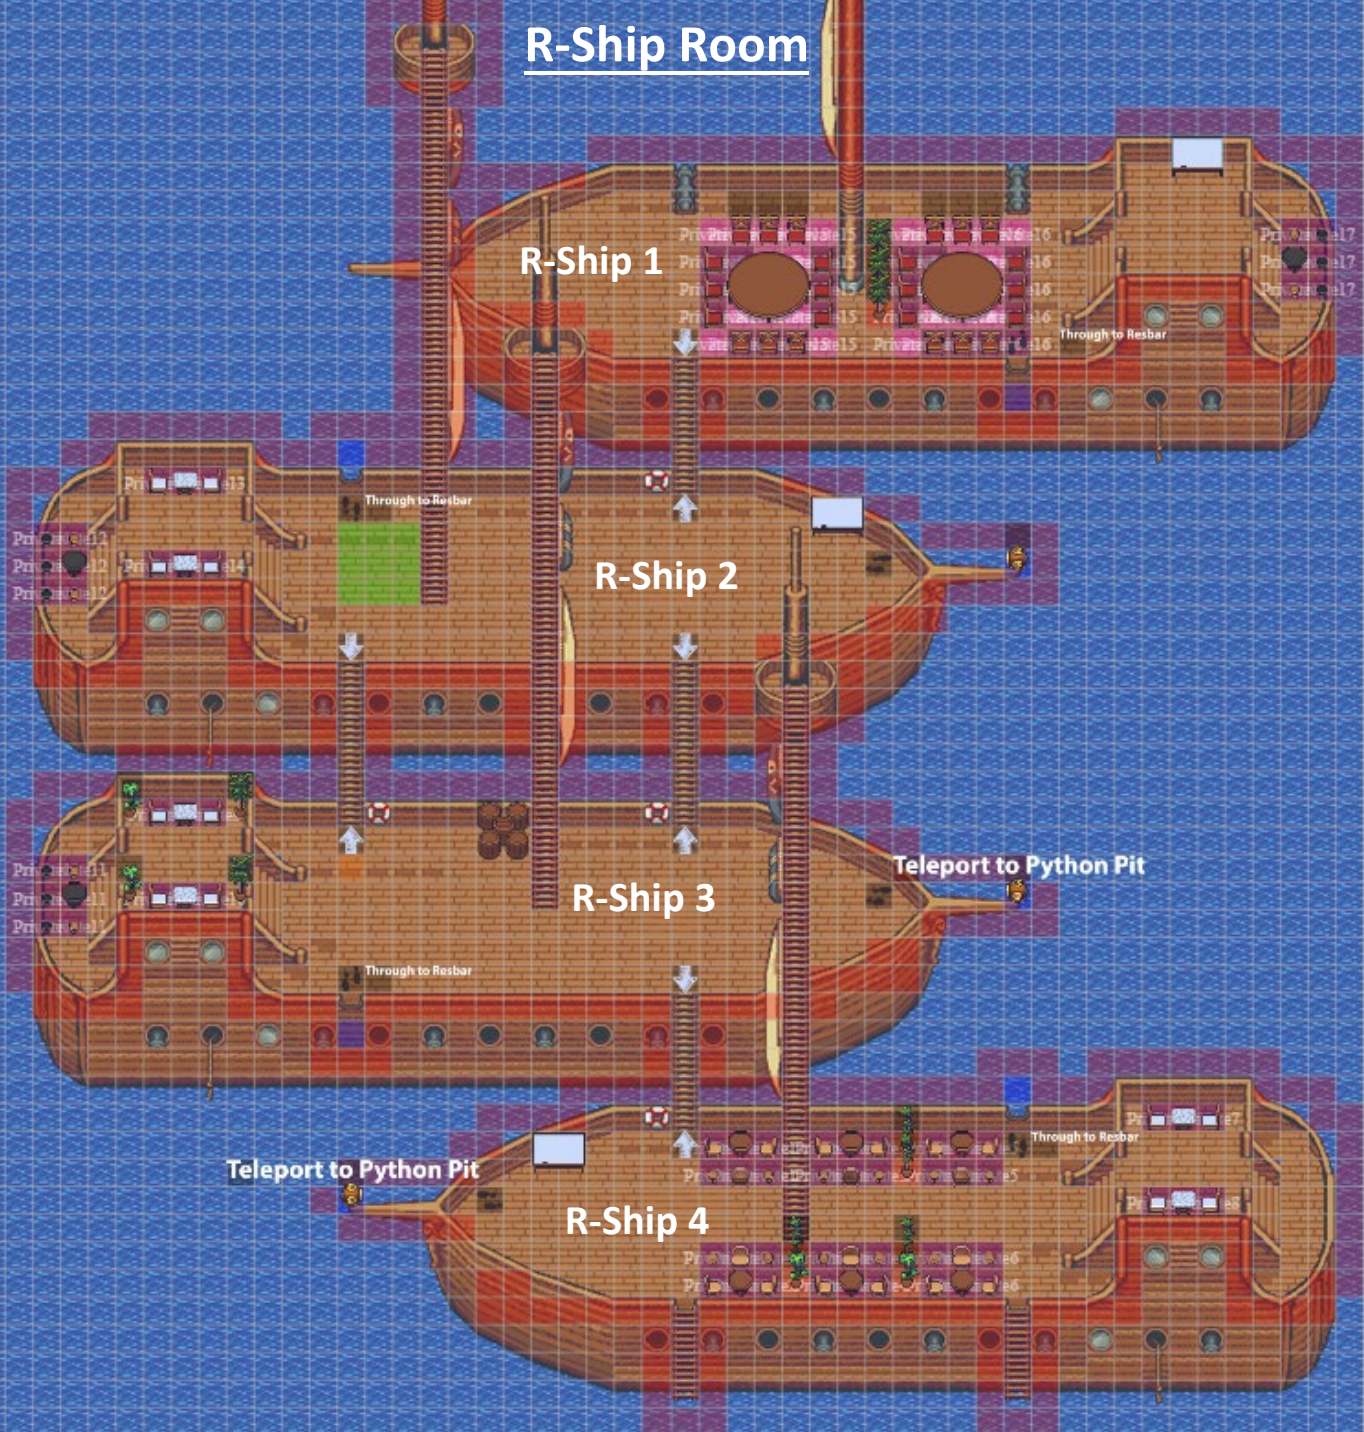

Main Area

MatLab

Jousting with JULIA

Poster Hall

Main ResBar

Portal to R-Ship

Portal to Python Pit

Gaming Hall

R-Ship Room

Python Pit Room